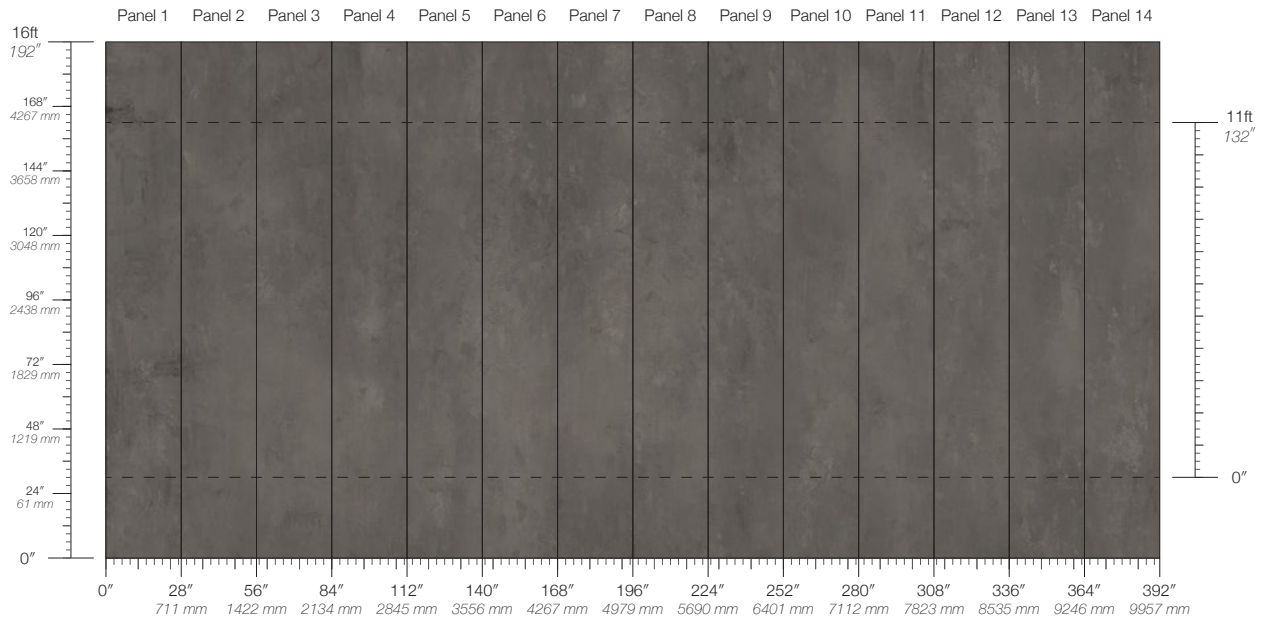

Perception Stripped

Suitable for residential and some commercial projects

COLOR
Stripped

ITEM
6506

CONTENT
Polyester & Natural Fiber

PANEL WIDTH
28" / 711 mm trimmed

PANEL HEIGHT
132" / 3353 mm standard
192" / 4877 mm extended

REPEAT
Non-repeating

STOCK
Made to order

LEAD TIME
4 weeks to print

MINIMUM
1 panel

PRICE
Available upon request

ORIGIN
USA

DETAILS
Custom options available

MAINTENANCE
Water-based cleanser

ENVIRONMENTAL
FSC Certified Content
REACH Compliant

SPECS
Cellulose & Polyester Fiber
3.62 oz per linear yard
44.1 g per linear meter
Fibrous surface texture

TESTING
(US) ASTM E84 Adhered Class A

CONTACT
sales@calicowallpaper.com
+1 718 243 1705
57 Lispenard Street
New York, NY 10013 USA

DISCLAIMER
Refer to our website to see the full mural artwork. Reference the physical sample for color and texture. Panel maps represent mural artwork only.